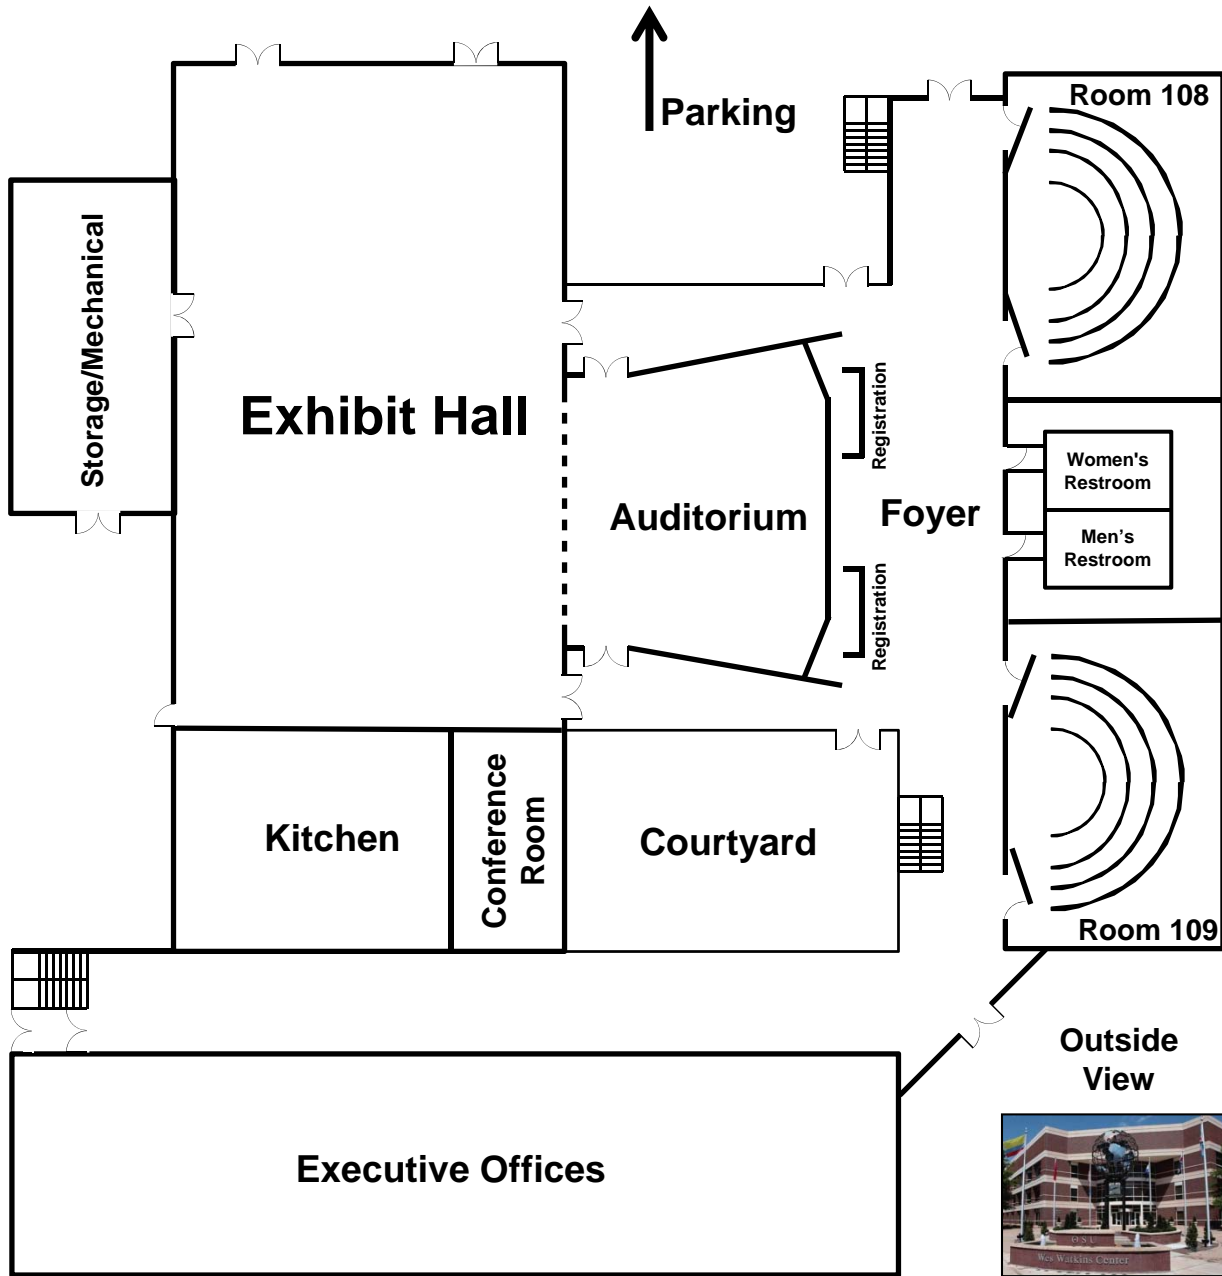

PARKING
AT
THE WATKINS CENTER

( = Lot Entrance)

CONNELL AVE

WASHINGTON ST

SCOTT ST

Lot 99 D
GRAVEL PARKING

LOT 99 C
GRAVEL PARKING

LOT 9A PAVED PARKING

LOT 9A
PAVED PARKING

WATKINS CENTER

PAVED PARKING
Approx 80 spaces

HALL OF FAME AVE

E. HALL OF FAME

LOT 10 A
PAVED PARKING

Wes Watkins Center

Hall of Fame